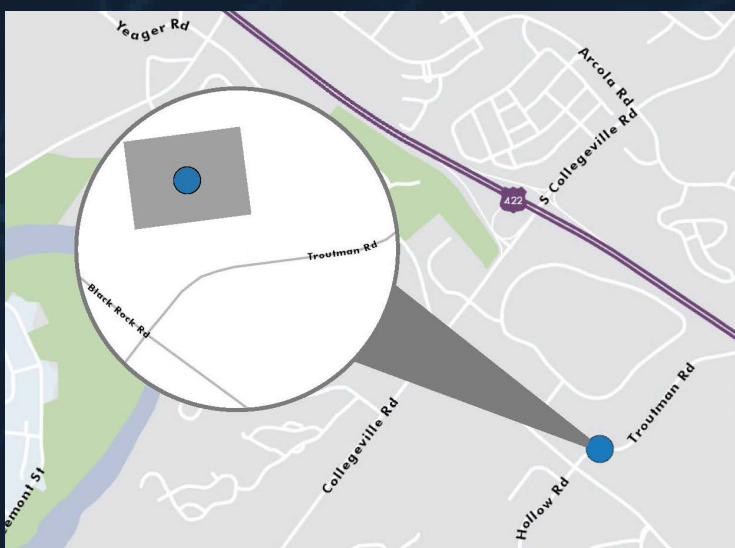

FLEXENTIAL - COLLEGEVILLE

Premier quality, 2N capacity available in a gated, campus setting at Flexential's newest data center. 5 MW of wholesale space immediately available in Philadelphia. Connect to remote workloads through FlexAnywhere's 100 gig private connections from Philadelphia directly into Ashburn, Chicago and New Jersey. Purpose-built capacity available with the following features:

- 2N+1 UPS and 2N generators
- Crown Castle, Frontier and Zayo on-net locally with Layer 2 access to 80 on-net carriers and leading cloud connectivity solutions
- Onsite office space available for lease
- HITRUST and PCI certification services with annual, independent audits
- Digital transformation support through Flexential's Professional, Cloud and Managed Services