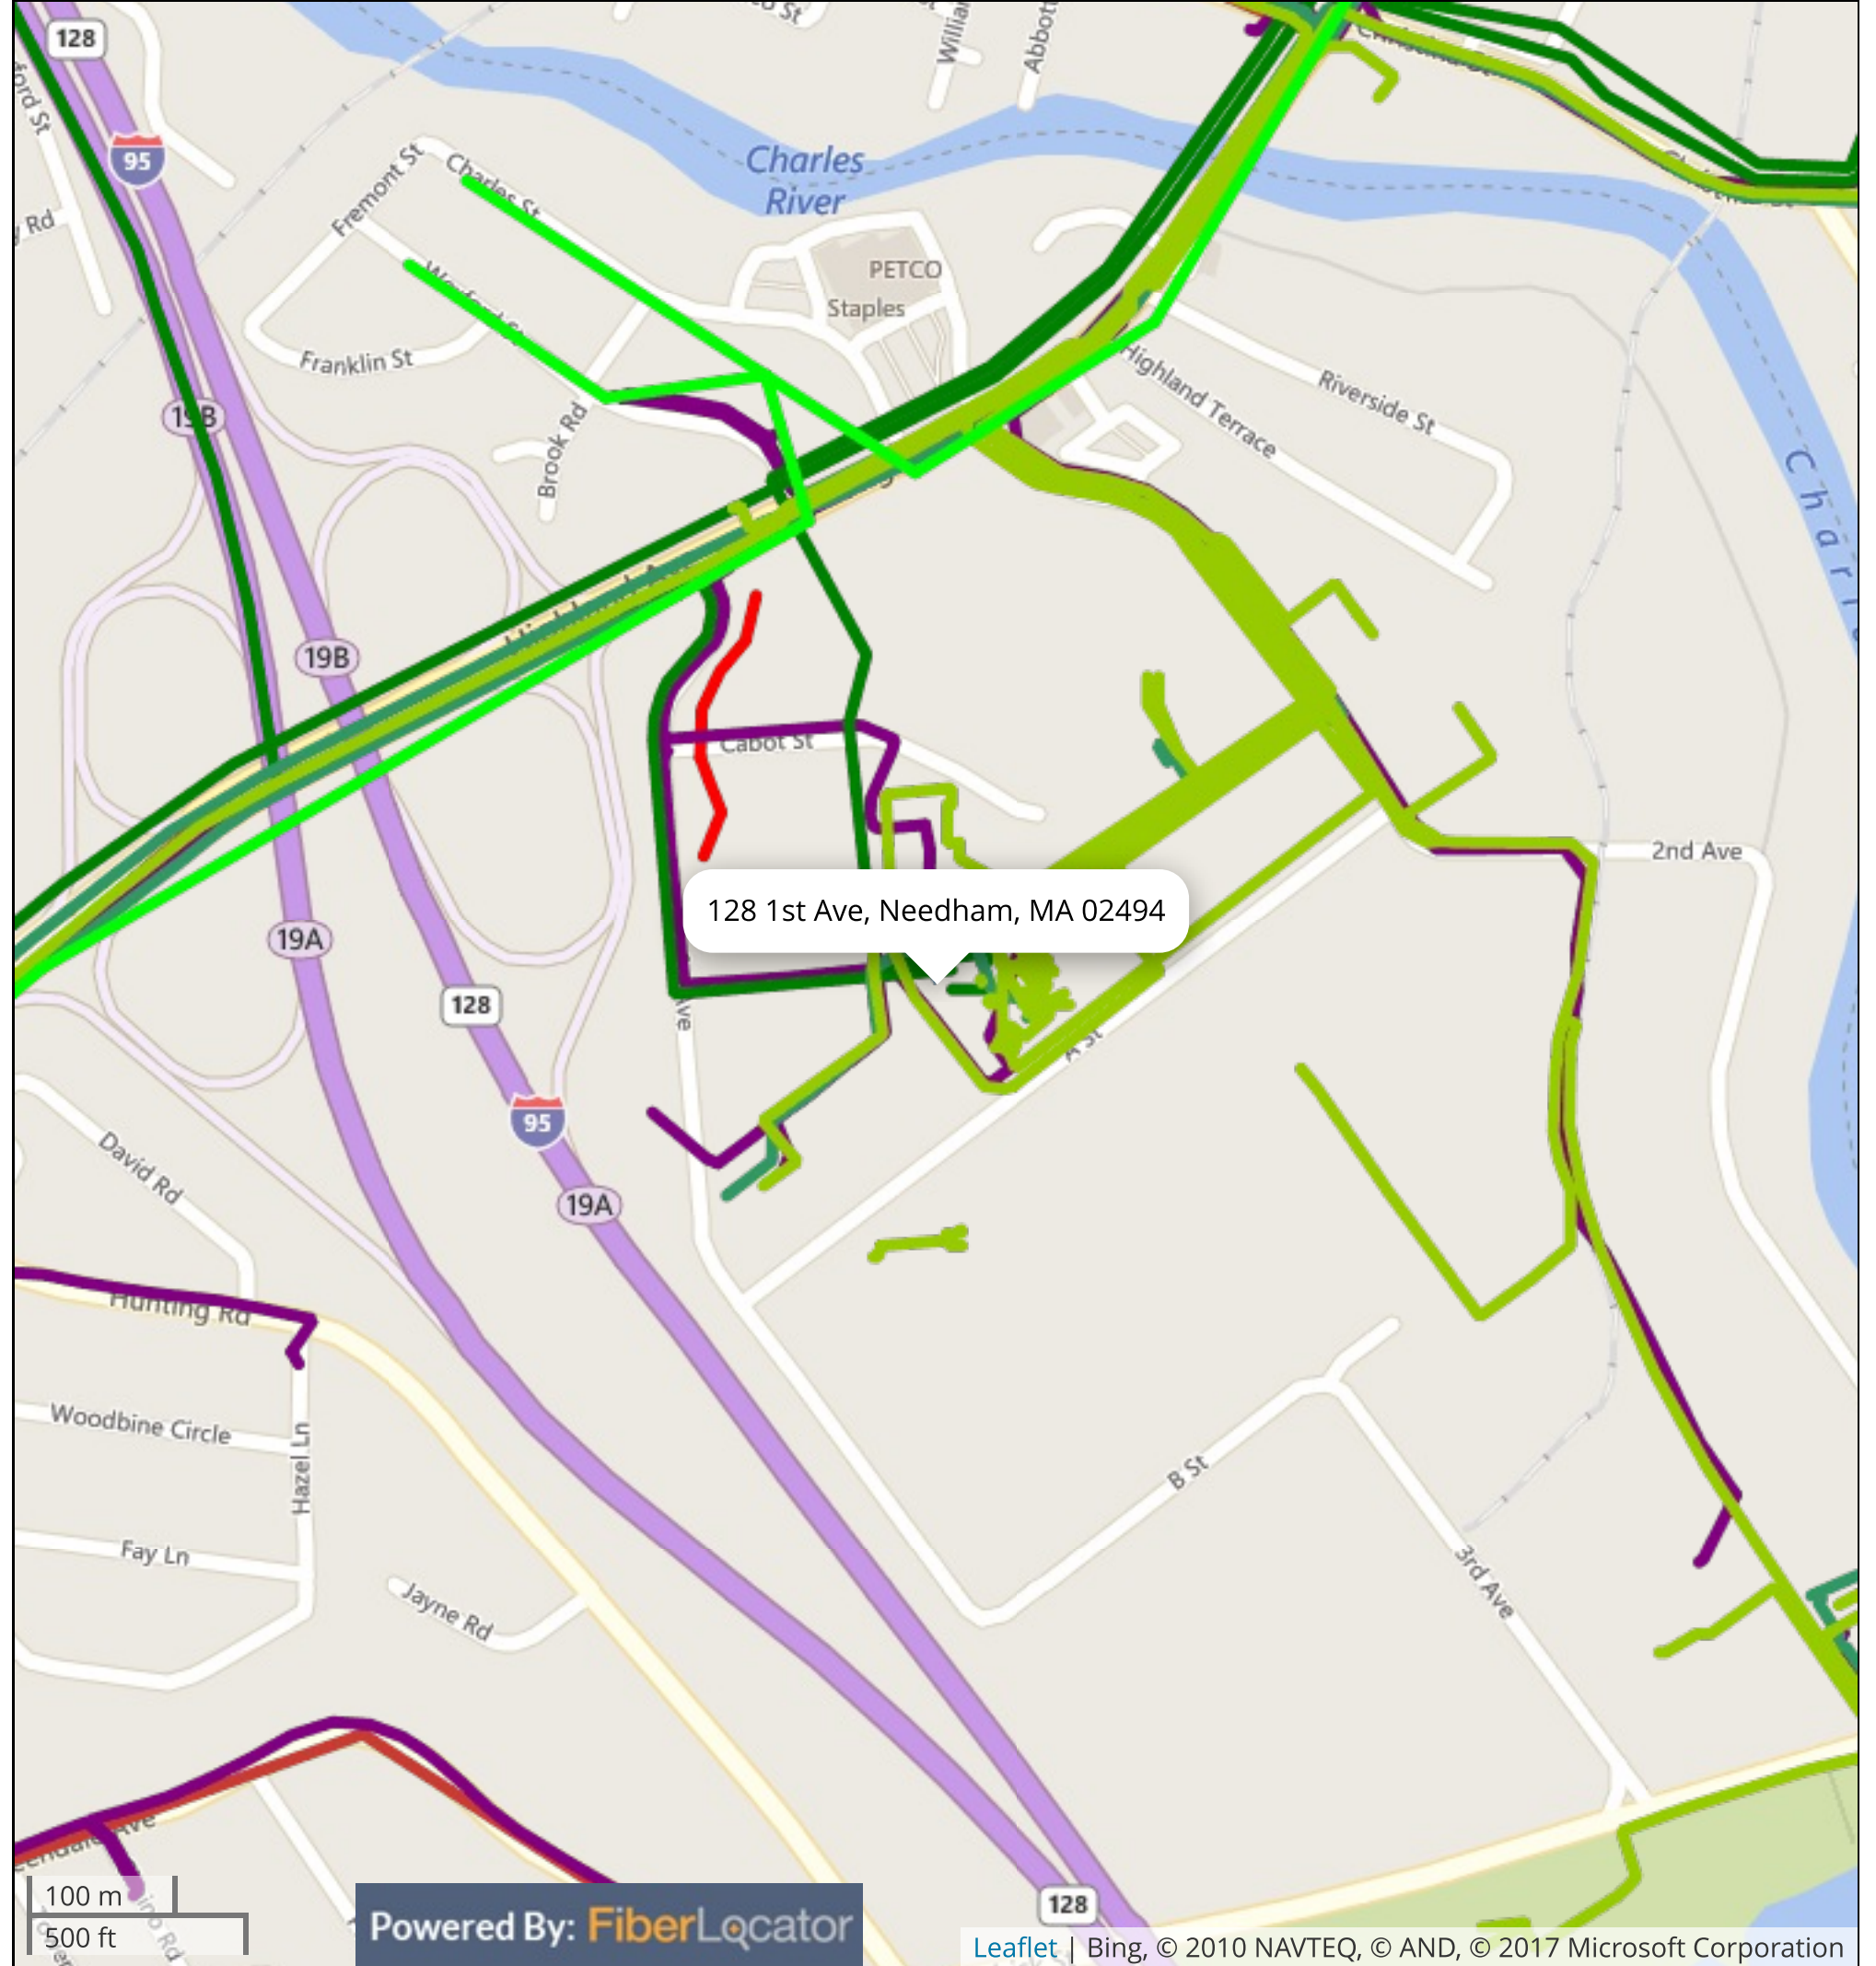

1 128 1st Ave, Needham, MA 02494

Metro Networks

-  CenturyLink Metro
-  Level3 Metro
-  Lighttower
-  Lighttower Leased
-  RCN
-  Verizon - Field Project Data
-  XO Communications

100 m
500 ft

Powered By: **FiberLocator**