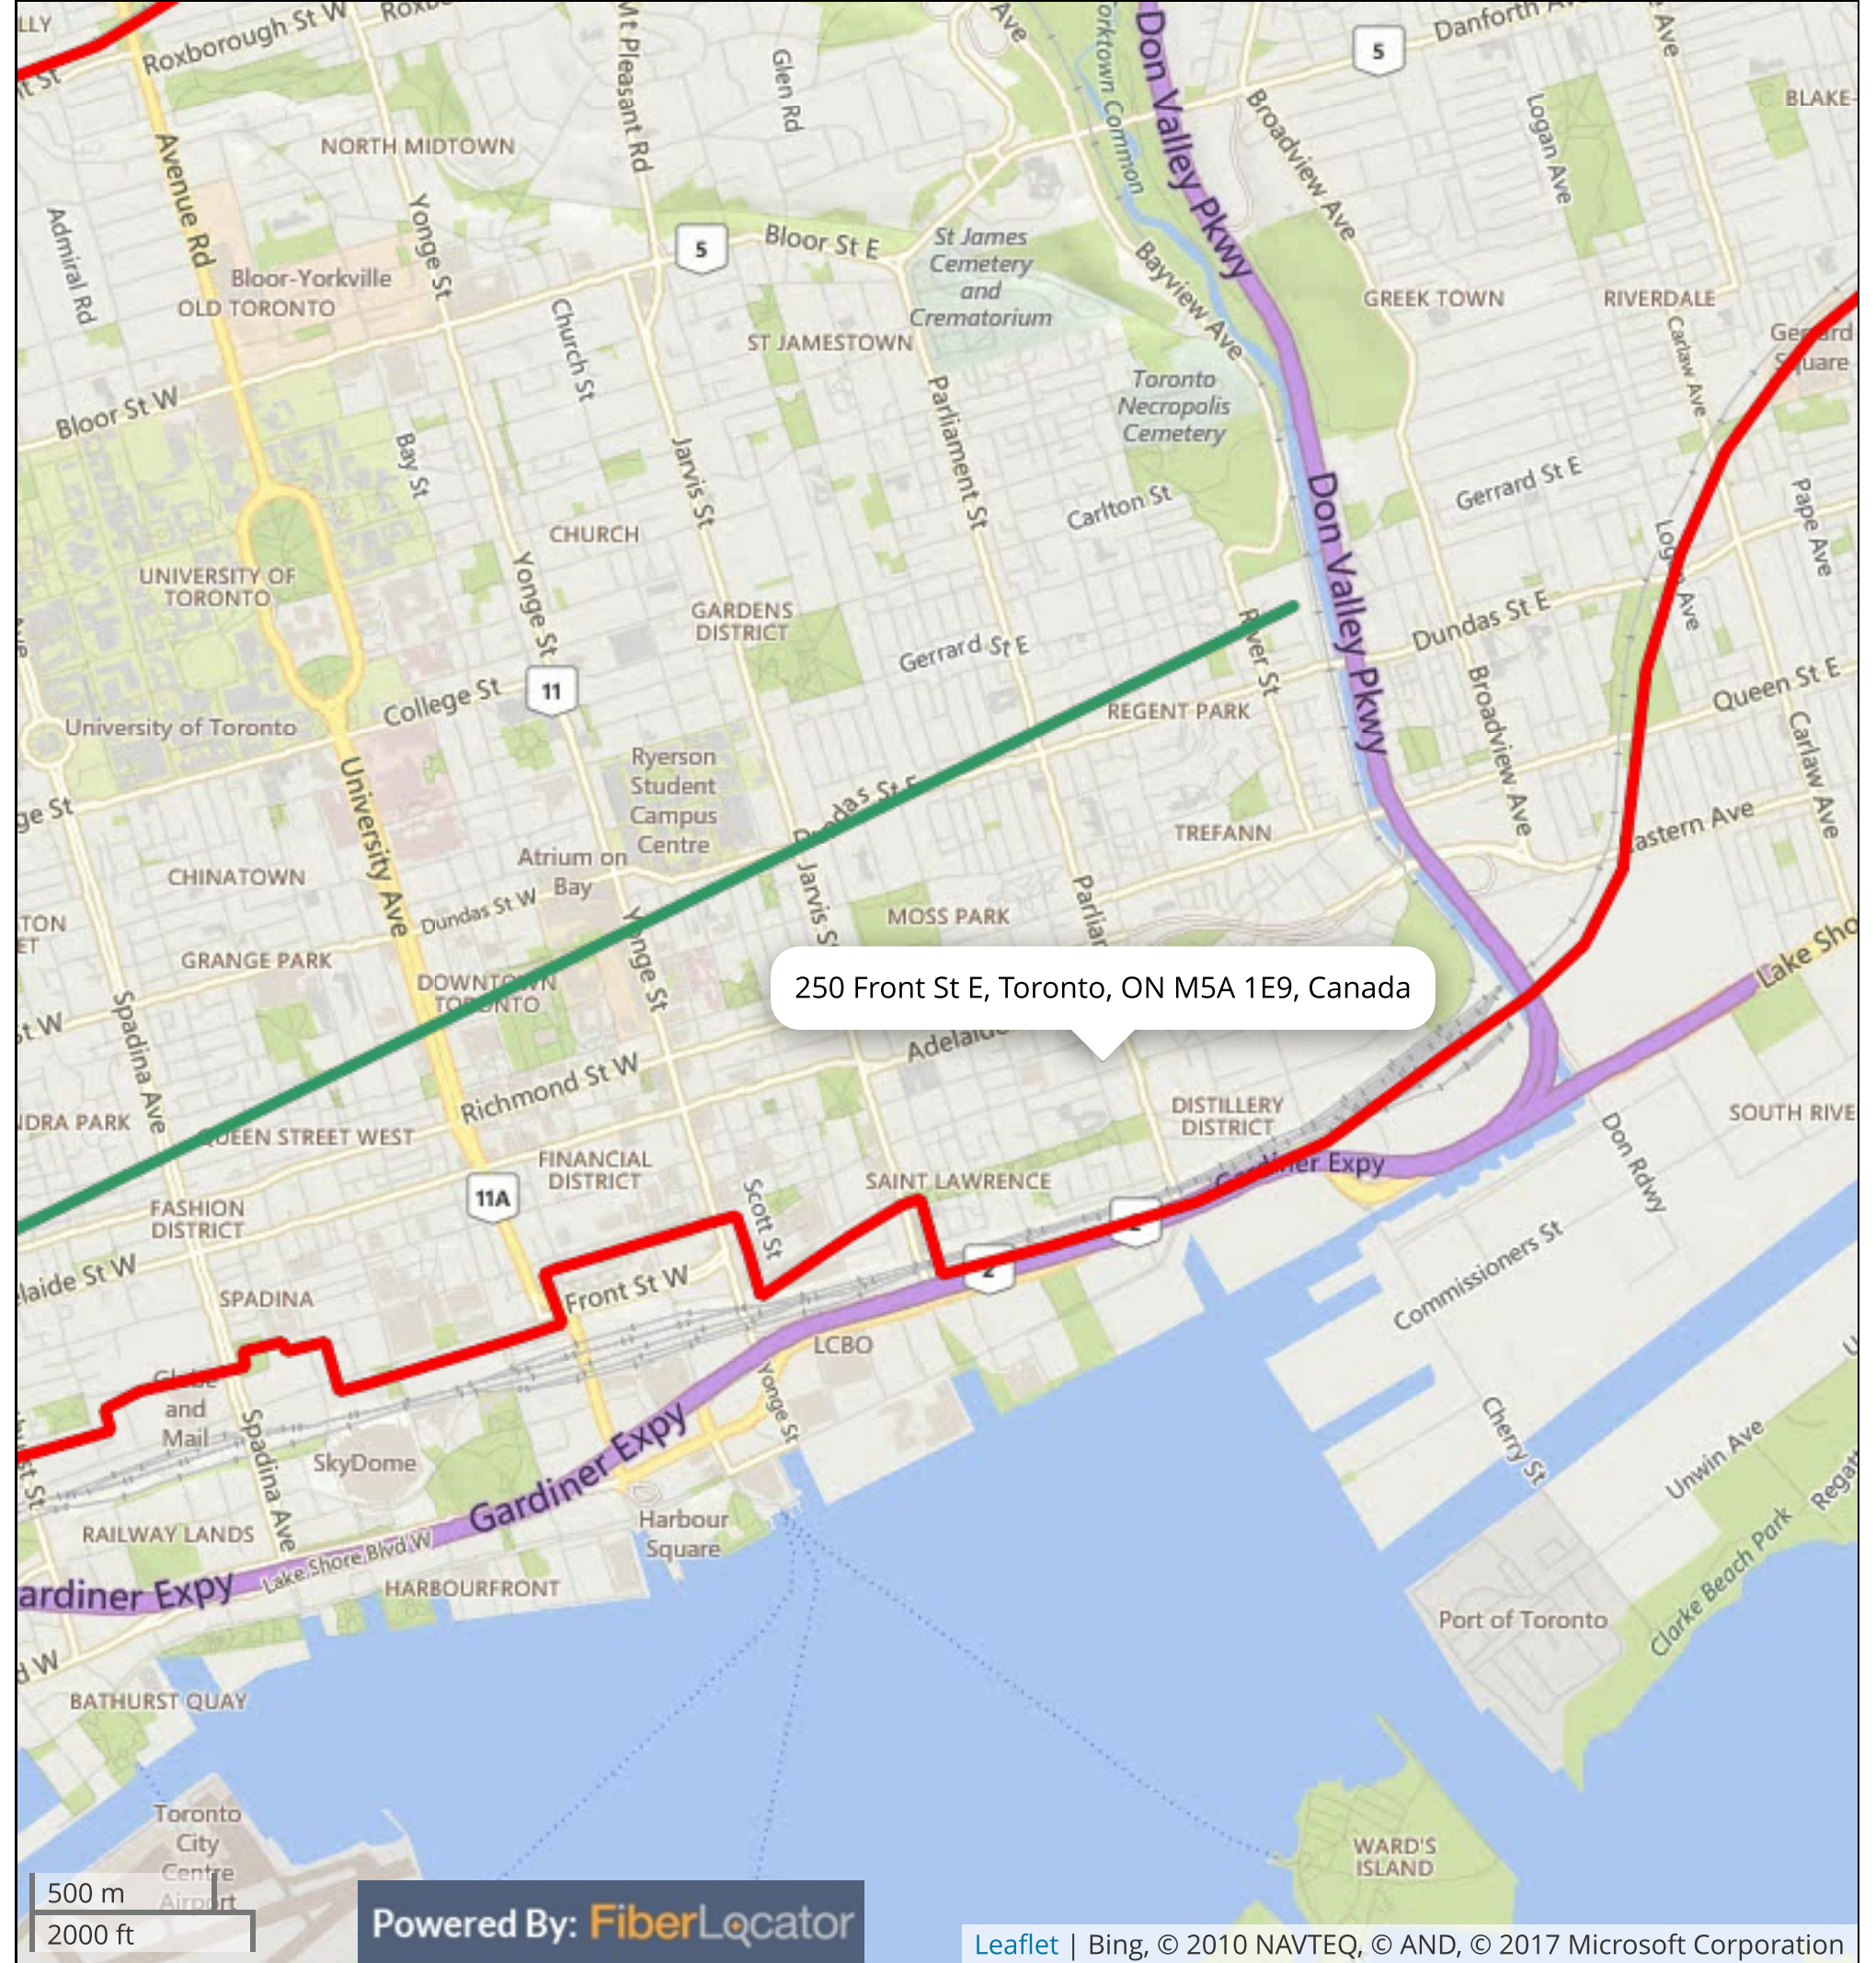

1 250 Front St E, Toronto, ON M5A 1E9, Canada

Metro Networks

-  Level3 Metro
-  Lightower Leased

250 Front St E, Toronto, ON M5A 1E9, Canada

500 m
2000 ft