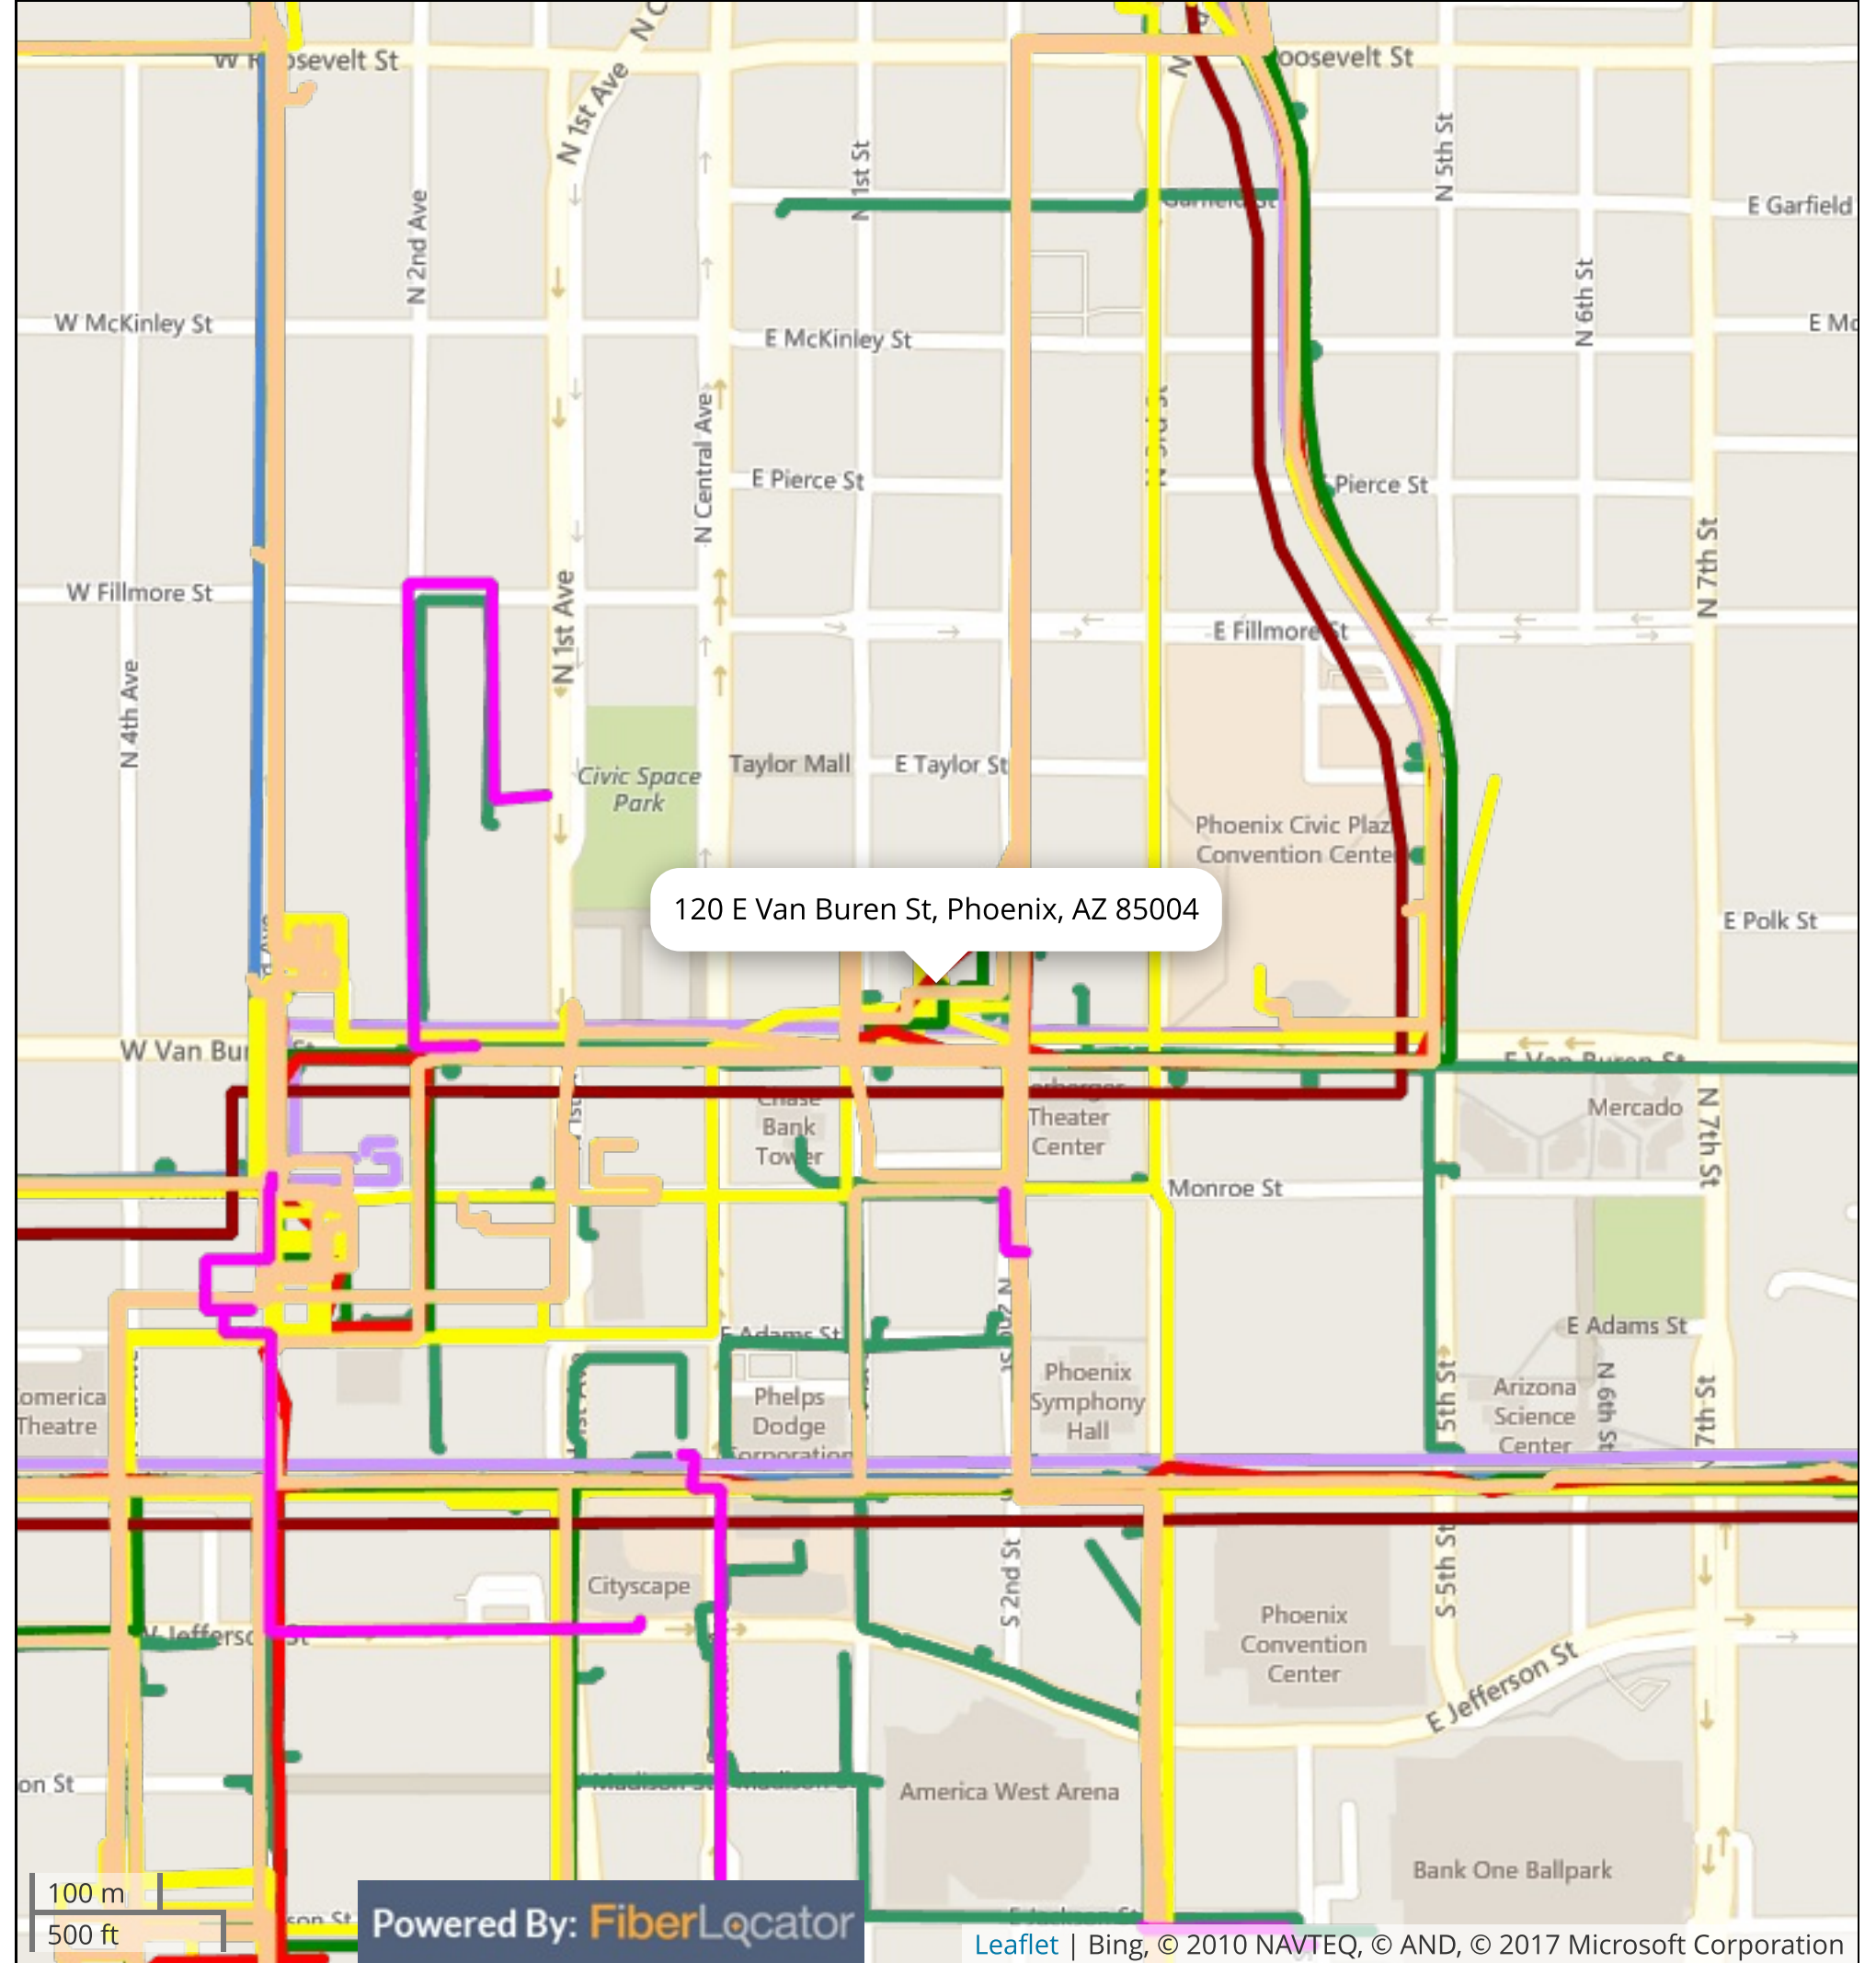

120 E Van Buren

6 120 E Van Buren St, Phoenix, AZ 85004

### Metro Networks

- CenturyLink Metro Leased
- Electric Lightwave (Integra)
- Integra
- Level3 Metro
- SRP
- Tru Com
- Windstream
- XO Communications
- Zayo Metro
- Zayo Planned Routes

120 E Van Buren St, Phoenix, AZ 85004

100 m  
500 ft

Powered By: **FiberLocator**